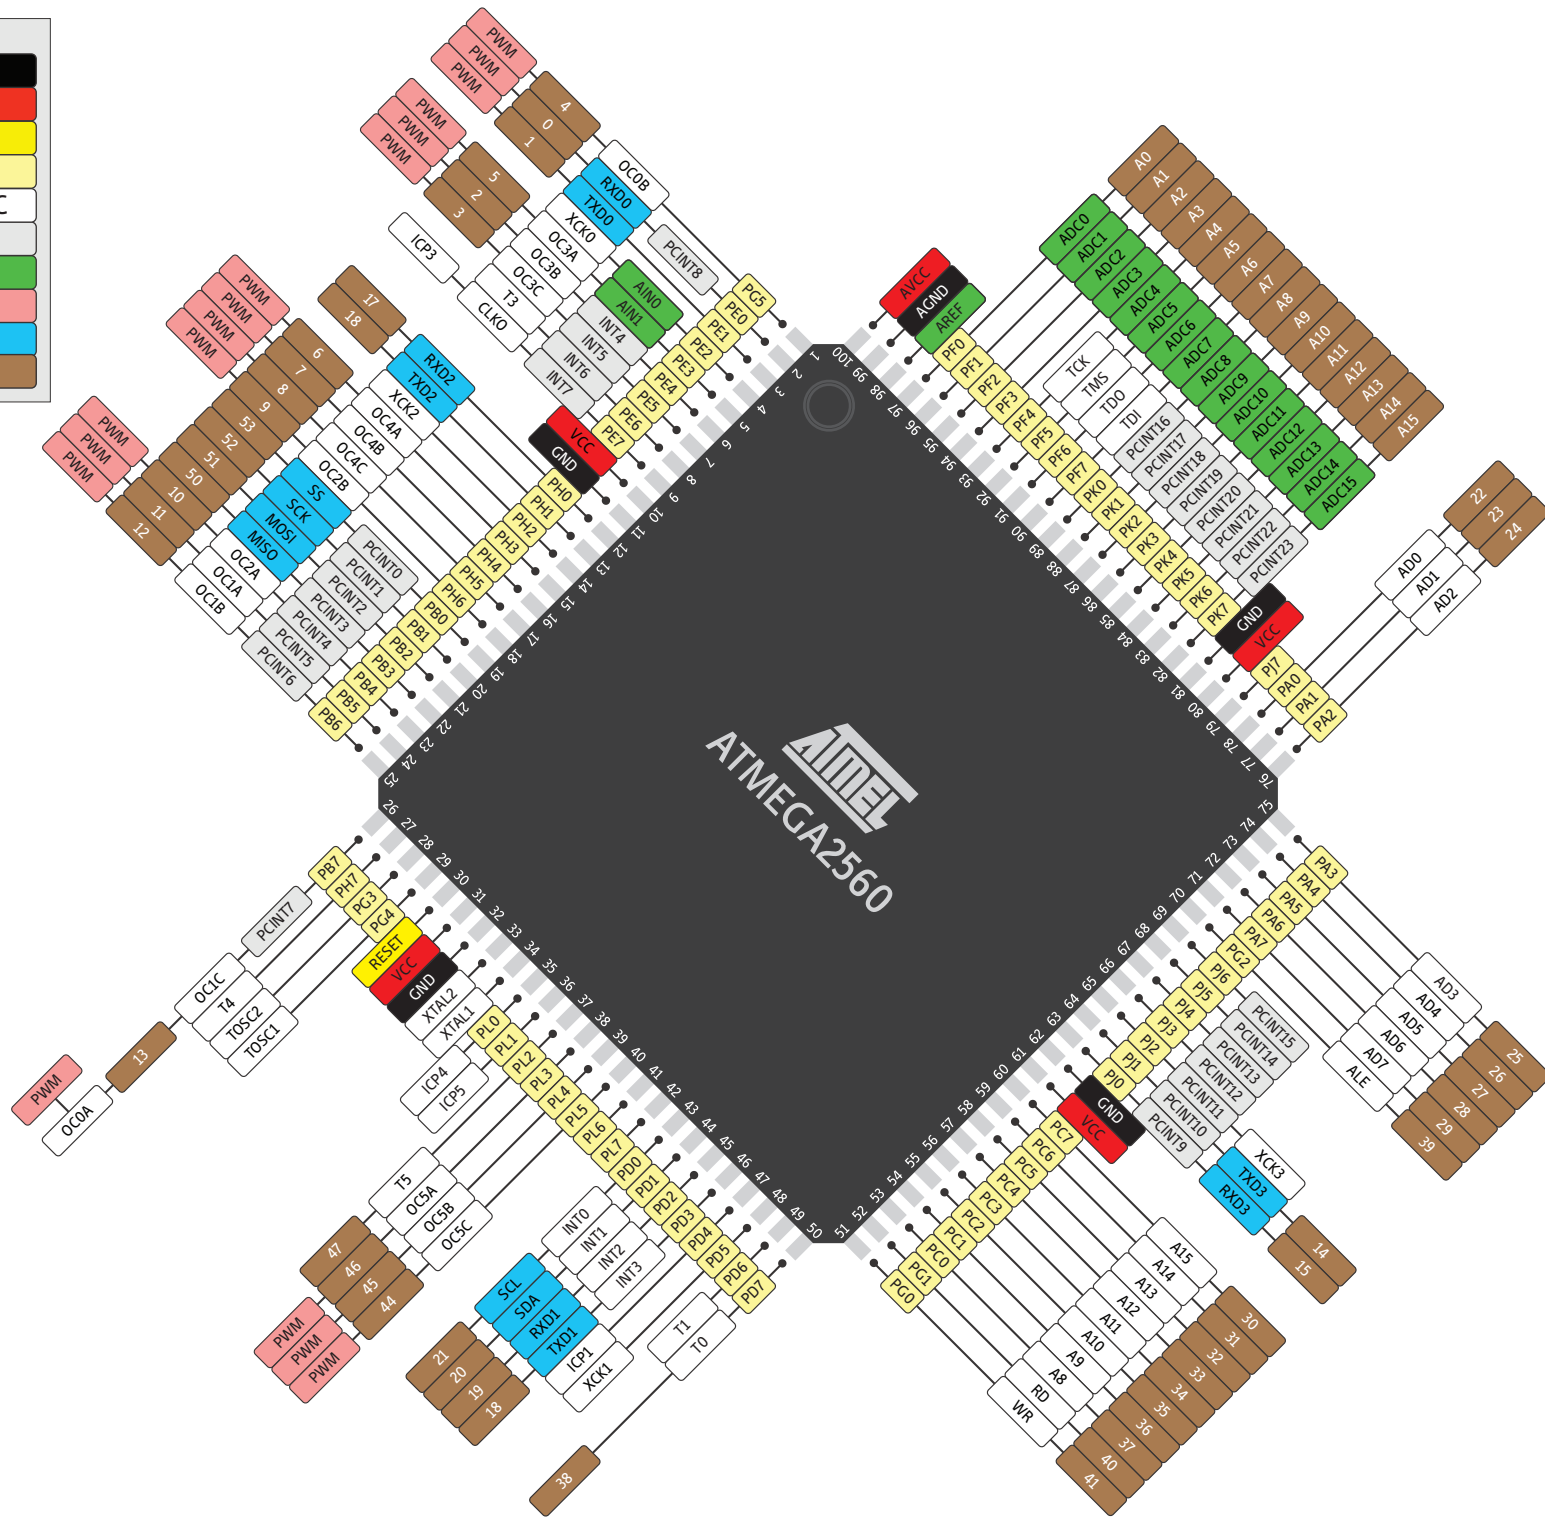

LEGEND

GND
POWER
CONTROL
PORT PIN
ATMEGA2560 PIN FUNC
DIGITAL PIN
ANALOG-RELATED PIN
PWM PIN
SERIAL PIN
ARDUINO PIN

THE UNOFFICIAL

ARDUINO & ATMEGA2560

PINOUT DIAGRAM

www.pighixx.com

BY PIGHIXX

04 FEB 2013