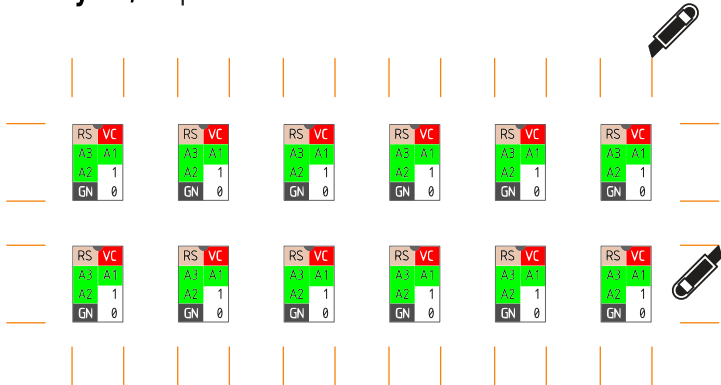

ATTiny 45/85 pinout label

- Print without scaling page
- Cut along the orange lines

Remixed from the ATmega328P
pinout label made by PighiXXX